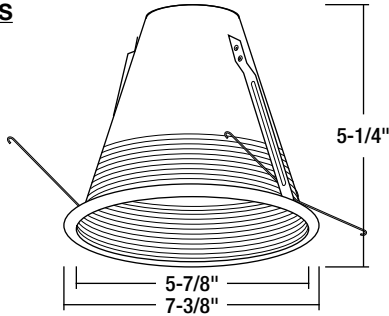

NTM-726
Air-Tight Baffled Lensless Shower Trim

TRIM DIMENSIONS

Trim OD: 7-3/8"
 Aperture: 5-7/8"
 Height: 5-1/4"

FEATURES

Trim

Precision spun 0.050 aluminum baffle with deep grooves to reduce aperture glare rated for wet location when used with compatible housings.

Mounting

Trim includes two "V" torsion springs to mount trim securely to housing. Replacement "V" torsion springs are available (NRA-86). Remove socket from socket plate within housing (if applicable), and mount socket on bracket.