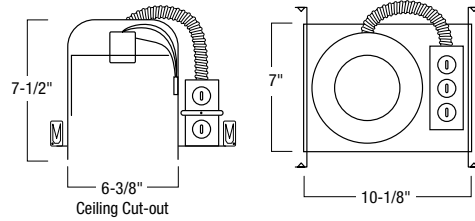

HOUSING DIMENSIONS

NH-26Q / NH-26QNB / NHIC-17QAT / NHIC-17QNBAT