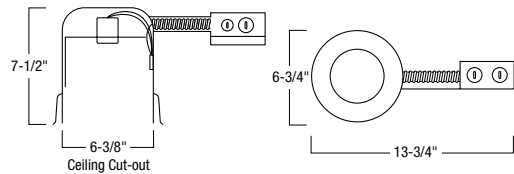

NTM-726
Air-Tight Baffled Lensless Shower Trim

TRIM DIMENSIONS

Trim OD: 7-3/8"
 Aperture: 5-7/8"
 Height: 5-1/4"

FEATURES

Trim

Precision spun 0.050 aluminum baffle with deep grooves to reduce aperture glare rated for wet location when used with compatible housings.

Type
Project
Catalog No.
Lamp/Wattage

HOUSING DIMENSIONS

NH-26Q / NH-26QNB / NHIC-17QAT / NHIC-17QNBAT

NHIC-17/100DWQA

NHR-26Q / NHRIC-17QAT / NHRIC-17QNBAT

Air-Tight Baffled Lensless Shower Trim

- NTM-726B: Black Air-Tight Baffled Lensless Shower Trim with White Flange
- NTM-726BZ: Bronze Air-Tight Baffled Lensless Shower Trim with Bronze Flange
- NTM-726CO: Copper Air-Tight Baffled Lensless Shower Trim with Copper Flange
- NTM-726N: Natural Metal Air-Tight Baffled Lensless Shower Trim with Natural Metal Flange
- NTM-726W: White Air-Tight Baffled Lensless Shower Trim with White Flange

Compatible Housings

LINE VOLTAGE		
Item Number	Installation Type	Dimensions
NH-26Q	Non-IC New Construction	W: 7" L: 10-1/8" H: 7-1/2"
NH-26QNB	Non-IC New Construction - No Bracket	W: 7" L: 10-1/8" H: 7-1/2"
NHIC-17/100DWQA	IC Double Wall Air-Tight New Construction	W: 9-1/8" L: 12-1/2" H: 7-3/4"
NHIC-17QAT	IC Air-Tight New Construction	W: 7" L: 10-1/8" H: 7-1/2"
NHIC-17QNBAT	IC Air-Tight New Const. - No Bracket	W: 7" L: 10-1/8" H: 7-1/2"
NHR-26Q	Non-IC Remodel Housing	W: 6-3/4" L: 13-3/4" H: 7-1/2"
NHRIC-17QAT	IC Air-Tight Remodel Housing	W: 6-3/4" L: 13-3/4" H: 7-1/2"
NHRIC-17QNBAT	IC Air-Tight Remodel - No Bracket	W: 6-3/4" L: 13-3/4" H: 7-1/2"