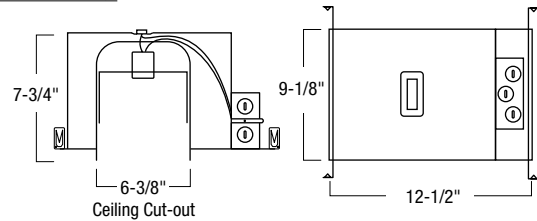

NHIC-17/100DWQA

NHR-26Q / NHRIC-17QAT / NHRIC-17QNBAT