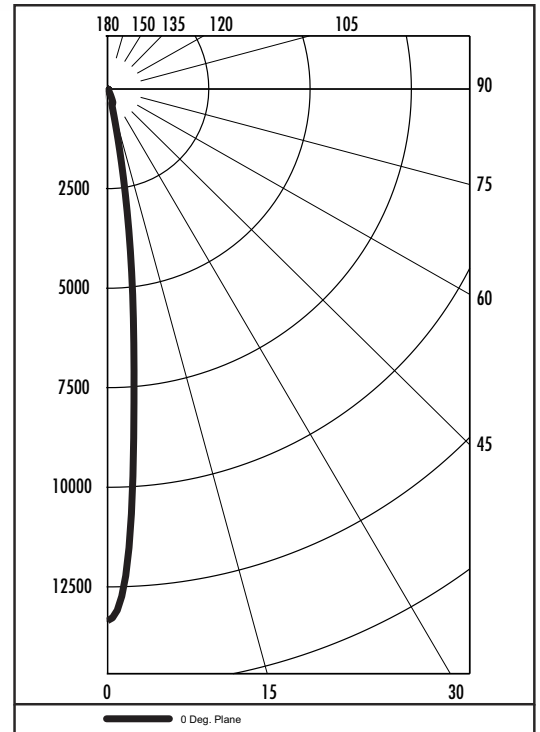

LED 16 Watt Dock Light Specification

- 50,000 Hours average rated life, 16 Watts, 100V - 277V, 850 LUMENS

Item Number	Description
LEDDL16K65Y01	Safety Yellow 16W docklight with 6' cord and IEC 60320 – C14 plug
LEDDL16K65Y02	Safety Yellow 16W docklight with 6' cord and Nema 5-15 male plug
LEDDL16K65YCOMBO	Docklight and Dockarm Combo Package

Dimensions

3 YEAR
WARRANTY

Photometrics

Data taken from IES File #LTL23097
All measurements in footcandles.

Photometrics

Candela Plot in Polar Coordinates

Docklight & Dockarm Combo Package

Part# LEDDL16K65YCOMBO In Formation