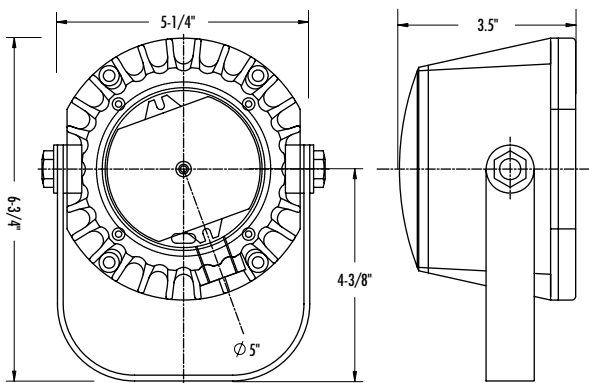

Description

- Naturally rugged LEDs within shatter resistant aluminum housing and polycarbonate lens.
- UL rated for wet locations (UL153)
- Available with either NEMA 5-15 or C14 plug styles
- Color: Safety Yellow

Dimensions

3 YEAR
WARRANTY

Photometrics

Data taken from IES File #LTL23097
All measurements in footcandles.

Photometrics

Candela Plot in Polar Coordinates

Docklight & Dockarm Combo Package

Part# LEDDL16K65YCOMBO In Formation