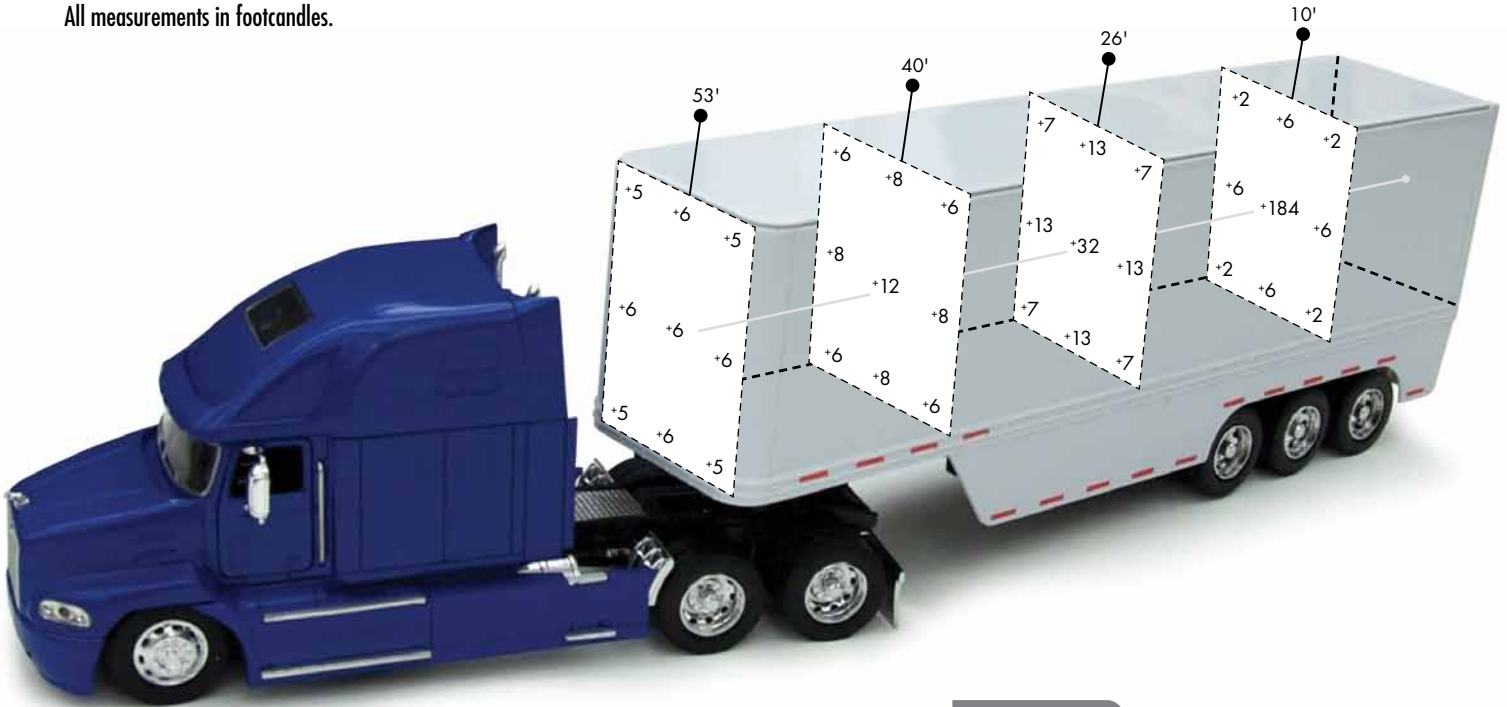

Dimensions

3 YEAR
WARRANTY

Photometrics

Data taken from IES File #LTL23097
All measurements in footcandles.

Photometrics

Candela Plot in Polar Coordinates

Docklight & Dockarm Combo Package

Part# LEDDL16K65YCOMBO In Formation