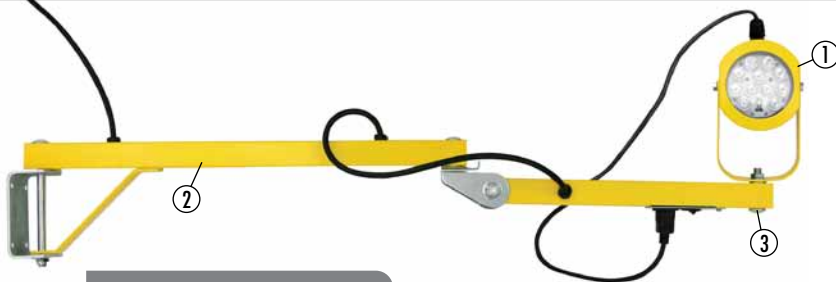

Description

- Naturally rugged LEDs within shatter resistant aluminum housing and polycarbonate lens.
- UL rated for wet locations (UL153)
- Available with either NEMA 5-15 or C14 plug styles
- Color: Safety Yellow

Dimensions

3 YEAR
WARRANTY

Photometrics

Data taken from IES File #LTL23097
All measurements in footcandles.

Photometrics

Candela Plot in Polar Coordinates

Docklight & Dockarm Combo Package

Part# LEDDL16K65YCOMBO In Formation