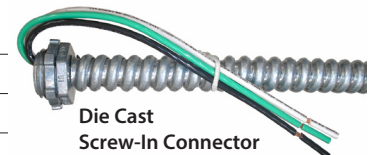

All of the items shown on this Product List are in stock at our Kent facility and available for immediate sale.

RetroFit Lighting

Catalog Number	UPC Number	Description
T8 LED Lamp Fixture Bracket Kits for Strip Fixtures		
14070	14070	T8 LED Fixture Bracket RetroFit Kit: for 8-FT Strip-Type Luminaire, 4 Lamp
14076	14076	T8 LED Fixture Bracket RetroFit Kit: for 4-FT Strip-Type Luminaire, 2 Lamp
T8 Fluorescent Fixture Bracket Kits for Strip Fixtures		
14051	14051	T8 Fixture Bracket RetroFit Kit: for 8-FT Strip-Type Luminaire, 4 Lamp, with Jumper and WAGO® Connector
Fixture Bracket Kit Accessories		
14080	14080	Standard Ballast Cover: White with 1/4 Turn Retainer Clips

Fixture Whips

Catalog Number	UPC Number	Description
Stranded Wire Fixture Whip with Die Cast Screw-In Connectors - 3/8" Conduit		
EPW1863	10298	3-18 AWG Stranded Wire: 6-FT - Black, White and Green
EPW1863A-3/8-IC	11001	3-18 AWG Stranded Wire: 6-FT, 3/8 In - Illumination Control, Plastic Snap-In
EPW1863ADEX-3/8-IC	11005	3-18 AWG Stranded Wire: 6-FT, 3/8 In - Illumination Control, External Snap-In
Solid Wire Fixture Whip with Polycarbonate Snap-In Connectors - 3/8" Conduit		
EPW1863SA	10339	3-18 AWG Solid Wire: 6-FT - Black, White and Green
EPW1864SA	10340	4-18 AWG Solid Wire: 6-FT - Black, White, Green and Red
EPW1865SA-BWGPPK	10583	5-18 AWG Solid Wire: 6-FT - Black, White, Green, Purple and Pink
EPW1867SA-BWGRPPK	12773	6-18 AWG Solid Wire: 6-FT - Black, White Green, Red, Blue, Purple and Pink