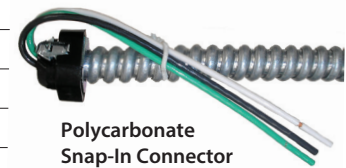

All of the items shown on this Product List are in stock at our Kent facility and available for immediate sale.

RetroFit Lighting

Catalog Number	UPC Number	Description
T8 LED Lamp Fixture Bracket Kits for Strip Fixtures		
14070	14070	T8 LED Fixture Bracket RetroFit Kit: for 8-FT Strip-Type Luminaire, 4 Lamp
14076	14076	T8 LED Fixture Bracket RetroFit Kit: for 4-FT Strip-Type Luminaire, 2 Lamp
T8 Fluorescent Fixture Bracket Kits for Strip Fixtures		
14051	14051	T8 Fixture Bracket RetroFit Kit: for 8-FT Strip-Type Luminaire, 4 Lamp, with Jumper and WAGO® Connector
Fixture Bracket Kit Accessories		
14080	14080	Standard Ballast Cover: White with 1/4 Turn Retainer Clips

Fixture Whips

Catalog Number	UPC Number	Description
Stranded Wire Fixture Whip with Die Cast Screw-In Connectors - 3/8" Conduit		
EPW1863	10298	3-18 AWG Stranded Wire: 6-FT - Black, White and Green
EPW1863A-3/8-IC	11001	3-18 AWG Stranded Wire: 6-FT, 3/8 In - Illumination Control, Plastic Snap-In
EPW1863ADEX-3/8-IC	11005	3-18 AWG Stranded Wire: 6-FT, 3/8 In - Illumination Control, External Snap-In
Solid Wire Fixture Whip with Polycarbonate Snap-In Connectors - 3/8" Conduit		
EPW1863SA	10339	3-18 AWG Solid Wire: 6-FT - Black, White and Green
EPW1864SA	10340	4-18 AWG Solid Wire: 6-FT - Black, White, Green and Red
EPW1865SA-BWGPPK	10583	5-18 AWG Solid Wire: 6-FT - Black, White, Green, Purple and Pink
EPW1867SA-BWGRPPK	12773	6-18 AWG Solid Wire: 6-FT - Black, White Green, Red, Blue, Purple and Pink