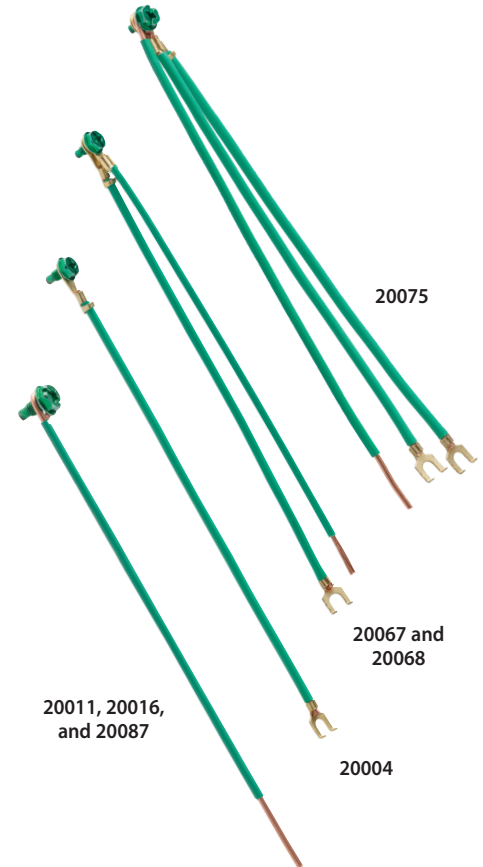

Ground Bonding Products

Catalog Number	UPC Number	Description
Insulated Stranded Wire Ground Bonding PigTails (12 AWG)		
20004	20004	8" PigTail: One (1) Flanged Spade Terminal, captive GSH Ground Screw
Insulated Solid Wire Ground Bonding PigTails (10, 12, and 14 AWG)		
10086-1/2	10730	8" PigTail: Combo, Stripped 1/2" (10 AWG) (100/Bundle - 1000/Box)
20011	20011	8" PigTail: Captive GSH Ground Screw, Stripped 1"
20016	20016	6.5" PigTail: Captive GSC Ground Screw, Stripped 1"
20087	20087	10" PigTail: Captive GSH Ground Screw, Stripped 1"
Single-Gang Ground Bonding PigTail (12 AWG)		
20067	20067	Single-Gang PigTail: One (1) 8" Solid Wire Incoming Lead - Stripped 1", One (1) 8" Stranded Wire Conductor with One (1) Flanged Spade Terminal, and captive GSH Ground Screw
20068	20068	Single-Gang PigTail: One (1) 8" Stranded Wire Incoming Lead - Stripped 5/8", One (1) 8" Stranded Wire Conductor with One (1) Flanged Spade Terminal, and captive GSH Ground Screw
Dual-Gang Ground Bonding PigTail (12 AWG)		
20070	20070	Dual-Gang PigTail: Two (2) 8" Stranded Wire Conductors, each with One (1) Flanged Spade Terminal, and captive GSH Ground Screw
20075	20075	Dual-Gang PigTail: One (1) 8" Stranded Wire Incoming Lead - Stripped 5/8", Two (2) 8" Stranded Wire Conductors, each with One (1) Flanged Spade Terminal, and captive GSH Ground Screw