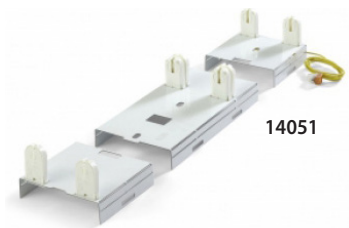

All of the items shown on this Product List are in stock at our Kent facility and available for immediate sale.

RetroFit Lighting

Catalog Number	UPC Number	Description
T8 LED Lamp Fixture Bracket Kits for Strip Fixtures		
14070	14070	T8 LED Fixture Bracket RetroFit Kit: for 8-FT Strip-Type Luminaire, 4 Lamp
14076	14076	T8 LED Fixture Bracket RetroFit Kit: for 4-FT Strip-Type Luminaire, 2 Lamp
T8 Fluorescent Fixture Bracket Kits for Strip Fixtures		
14051	14051	T8 Fixture Bracket RetroFit Kit: for 8-FT Strip-Type Luminaire, 4 Lamp, with Jumper and WAGO® Connector
Fixture Bracket Kit Accessories		
14080	14080	Standard Ballast Cover: White with 1/4 Turn Retainer Clips

Fixture Whips

Catalog Number	UPC Number	Description
Stranded Wire Fixture Whip with Die Cast Screw-In Connectors - 3/8" Conduit		
EPW1863	10298	3-18 AWG Stranded Wire: 6-FT - Black, White and Green
EPW1863A-3/8-IC	11001	3-18 AWG Stranded Wire: 6-FT, 3/8 In - Illumination Control, Plastic Snap-In
EPW1863ADEX-3/8-IC	11005	3-18 AWG Stranded Wire: 6-FT, 3/8 In - Illumination Control, External Snap-In
Solid Wire Fixture Whip with Polycarbonate Snap-In Connectors - 3/8" Conduit		
EPW1863SA	10339	3-18 AWG Solid Wire: 6-FT - Black, White and Green
EPW1864SA	10340	4-18 AWG Solid Wire: 6-FT - Black, White, Green and Red
EPW1865SA-BWGPPK	10583	5-18 AWG Solid Wire: 6-FT - Black, White, Green, Purple and Pink
EPW1867SA-BWGRPPK	12773	6-18 AWG Solid Wire: 6-FT - Black, White Green, Red, Blue, Purple and Pink